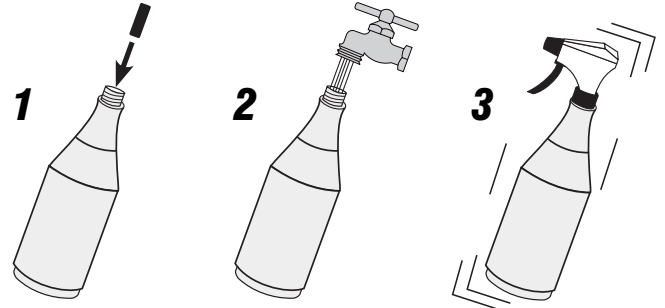

BUG REMOVER VEHICLE WASH

DIRECTIONS:

1. Insert one entire Pack into bottle.
DO NOT CUT OR TEAR OPEN PACK.
2. Fill bottle with 1 quart (946ml) of water.
3. Wait approximately 1 minute and gently shake.

Spray on surface to be cleaned.

Wipe off excess product with a clean, dry paper towel or lint-free cloth.

Technical Data

Pack Size: 15 Grams
Yield per Pack: 1 Quart
Solubility in Water: Complete
pH at Use Dilution: 6.0-8.0
Color: Purple
Fragrance: Pleasant
Phosphates: None